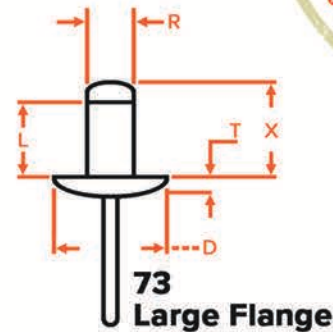

# RIVET CHART

Rivet Diameter	Grip Range (inches)	Grip Range (mm)	Rivet Codes	Typical Shell Length (L) mm	Typical Rivet Clearance (X) mm
No.3 3/32" (2.4mm)	Up to 1/16	Up to 1.6	-	4.70	6.20
	1/16 - 1/8	1.7 - 3.2	3-2	6.30	7.80
	1/8 - 3/16	3.3 - 4.8	3-3	7.90	9.40
	3/16 - 1/4	4.9 - 6.4	3-4	9.50	11.10
	1/4 - 3/8	6.5 - 9.5	3-6	12.70	14.20
No.4 1/8 (3.2mm)	Up to 1/16	Up to 1.6	4-1	5.30	8.30
	1/16 - 1/8	1.7 - 3.2	4-2	7.00	10.00
	1/8 - 3/16	3.3 - 4.8	4-3	8.50	11.60
	3/16 - 1/4	4.9 - 6.4	4-4	10.10	13.10
	1/4 - 5/16	6.5 - 7.9	4-5	11.70	14.70
	5/16 - 3/8	8.0 - 9.5	4-6	13.60	16.60
	3/8 - 1/2	9.6 - 12.7	4-8	17.00	20.00
	1/2 - 5/8	12.8 - 15.9	4-10	20.40	23.40
	5/8 - 3/4	16.0 - 19.0	4-12	23.80	26.80
No.5 5/32 (4mm)	Up to 1/16	Up to 1.6	5-1	6.00	9.50
	1/16 - 1/8	1.7 - 3.2	5-2	7.60	11.10
	1/8 - 3/16	3.3 - 4.8	5-3	9.20	12.70
	3/16 - 1/4	4.9 - 6.4	5-4	10.70	14.20
	1/4 - 5/16	6.5 - 7.9	5-5	12.20	15.80
	5/16 - 3/8	8.0 - 9.5	5-6	13.90	17.40
	3/8 - 1/2	9.6 - 12.7	5-8	17.60	21.10
	1/2 - 5/8	12.8 - 15.9	5-10	21.00	24.50
No.6 3/16 (4.8mm)	Up to 1/16	Up to 1.6	6-1	6.60	10.60
	1/16 - 1/8	1.7 - 3.2	6-2	8.20	12.30
	1/8 - 3/16	3.3 - 4.8	6-3	9.80	13.80
	3/16 - 1/4	4.9 - 6.4	6-4	11.40	15.40
	1/4 - 5/16	6.5 - 7.9	6-5	13.00	17.00
	5/16 - 3/8	8.0 - 9.5	6-6	14.60	18.50
	3/8 - 1/2	9.6 - 12.7	6-8	17.70	21.70
	1/2 - 5/8	12.8 - 15.9	6-10	21.60	25.60
	5/8 - 3/4	16.0 - 19.0	6-12	24.80	28.80
	3/4 - 7/8	19.1 - 22.2	6-14	28.20	32.20
	7/8 - 1	22.3 - 25.4	6-16	31.50	35.50
	1 - 1 3/8	25.5 - 34.9	6-20	35.00	38.80
	No. 8 1/4 (6.4mm)	3/16 - 1/4	4.8 - 6.4	8-4	12.70
5/16 - 3/8		6.5 - 9.5	8-6	15.90	19.90
3/8 - 1/2		9.6 - 12.7	8-8	19.10	23.10
1/2 - 5/8		12.8 - 15.9	8-10	22.20	26.20
5/8 - 3/4		16.0 - 19.0	8-12	25.40	29.40
3/4 - 7/8		19.1 - 22.2	8-14	28.60	32.60
7/8 - 1		22.3 - 25.4	8-16	31.80	35.80