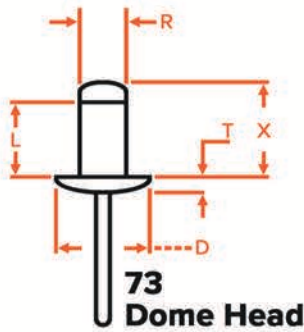

# RIVET CHART

Rivet Diameter	Grip Range (inches)	Grip Range (mm)	Rivet Codes	Typical Shell Length (L) mm	Typical Rivet Clearance (X) mm
No.3 3/32" (2.4mm)	Up to 1/16	Up to 1.6	-	4.70	6.20
	1/16 - 1/8	1.7 - 3.2	3-2	6.30	7.80
	1/8 - 3/16	3.3 - 4.8	3-3	7.90	9.40
	3/16 - 1/4	4.9 - 6.4	3-4	9.50	11.10
	1/4 - 3/8	6.5 - 9.5	3-6	12.70	14.20
No.4 1/8 (3.2mm)	Up to 1/16	Up to 1.6	4-1	5.30	8.30
	1/16 - 1/8	1.7 - 3.2	4-2	7.00	10.00
	1/8 - 3/16	3.3 - 4.8	4-3	8.50	11.60
	3/16 - 1/4	4.9 - 6.4	4-4	10.10	13.10
	1/4 - 5/16	6.5 - 7.9	4-5	11.70	14.70
	5/16 - 3/8	8.0 - 9.5	4-6	13.60	16.60
	3/8 - 1/2	9.6 - 12.7	4-8	17.00	20.00
	1/2 - 5/8	12.8 - 15.9	4-10	20.40	23.40
	5/8 - 3/4	16.0 - 19.0	4-12	23.80	26.80
No.5 5/32 (4mm)	Up to 1/16	Up to 1.6	5-1	6.00	9.50
	1/16 - 1/8	1.7 - 3.2	5-2	7.60	11.10
	1/8 - 3/16	3.3 - 4.8	5-3	9.20	12.70
	3/16 - 1/4	4.9 - 6.4	5-4	10.70	14.20
	1/4 - 5/16	6.5 - 7.9	5-5	12.20	15.80
	5/16 - 3/8	8.0 - 9.5	5-6	13.90	17.40
	3/8 - 1/2	9.6 - 12.7	5-8	17.60	21.10
	1/2 - 5/8	12.8 - 15.9	5-10	21.00	24.50
No.6 3/16 (4.8mm)	Up to 1/16	Up to 1.6	6-1	6.60	10.60
	1/16 - 1/8	1.7 - 3.2	6-2	8.20	12.30
	1/8 - 3/16	3.3 - 4.8	6-3	9.80	13.80
	3/16 - 1/4	4.9 - 6.4	6-4	11.40	15.40
	1/4 - 5/16	6.5 - 7.9	6-5	13.00	17.00
	5/16 - 3/8	8.0 - 9.5	6-6	14.60	18.50
	3/8 - 1/2	9.6 - 12.7	6-8	17.70	21.70
	1/2 - 5/8	12.8 - 15.9	6-10	21.60	25.60
	5/8 - 3/4	16.0 - 19.0	6-12	24.80	28.80
	3/4 - 7/8	19.1 - 22.2	6-14	28.20	32.20
	7/8 - 1	22.3 - 25.4	6-16	31.50	35.50
	1 - 1 3/8	25.5 - 34.9	6-20	35.00	38.80
	No. 8 1/4 (6.4mm)	3/16 - 1/4	4.8 - 6.4	8-4	12.70
5/16 - 3/8		6.5 - 9.5	8-6	15.90	19.90
3/8 - 1/2		9.6 - 12.7	8-8	19.10	23.10
1/2 - 5/8		12.8 - 15.9	8-10	22.20	26.20
5/8 - 3/4		16.0 - 19.0	8-12	25.40	29.40
3/4 - 7/8		19.1 - 22.2	8-14	28.60	32.60
7/8 - 1		22.3 - 25.4	8-16	31.80	35.80