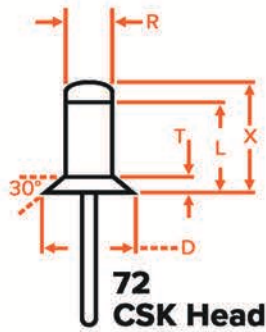

# RIVET CHART

Rivet Diameter	Grip Range (inches)	Grip Range (mm)	Rivet Codes	Typical Shell Length (L) mm	Typical Rivet Clearance (X) mm
No.3 3/32" (2.4mm)	Up to 1/16	Up to 1.6	-	4.70	6.20
	1/16 - 1/8	1.7 - 3.2	3-2	6.30	7.80
	1/8 - 3/16	3.3 - 4.8	3-3	7.90	9.40
	3/16 - 1/4	4.9 - 6.4	3-4	9.50	11.10
	1/4 - 3/8	6.5 - 9.5	3-6	12.70	14.20
No.4 1/8 (3.2mm)	Up to 1/16	Up to 1.6	4-1	5.30	8.30
	1/16 - 1/8	1.7 - 3.2	4-2	7.00	10.00
	1/8 - 3/16	3.3 - 4.8	4-3	8.50	11.60
	3/16 - 1/4	4.9 - 6.4	4-4	10.10	13.10
	1/4 - 5/16	6.5 - 7.9	4-5	11.70	14.70
	5/16 - 3/8	8.0 - 9.5	4-6	13.60	16.60
	3/8 - 1/2	9.6 - 12.7	4-8	17.00	20.00
	1/2 - 5/8	12.8 - 15.9	4-10	20.40	23.40
	5/8 - 3/4	16.0 - 19.0	4-12	23.80	26.80
No.5 5/32 (4mm)	Up to 1/16	Up to 1.6	5-1	6.00	9.50
	1/16 - 1/8	1.7 - 3.2	5-2	7.60	11.10
	1/8 - 3/16	3.3 - 4.8	5-3	9.20	12.70
	3/16 - 1/4	4.9 - 6.4	5-4	10.70	14.20
	1/4 - 5/16	6.5 - 7.9	5-5	12.20	15.80
	5/16 - 3/8	8.0 - 9.5	5-6	13.90	17.40
	3/8 - 1/2	9.6 - 12.7	5-8	17.60	21.10
	1/2 - 5/8	12.8 - 15.9	5-10	21.00	24.50
No.6 3/16 (4.8mm)	Up to 1/16	Up to 1.6	6-1	6.60	10.60
	1/16 - 1/8	1.7 - 3.2	6-2	8.20	12.30
	1/8 - 3/16	3.3 - 4.8	6-3	9.80	13.80
	3/16 - 1/4	4.9 - 6.4	6-4	11.40	15.40
	1/4 - 5/16	6.5 - 7.9	6-5	13.00	17.00
	5/16 - 3/8	8.0 - 9.5	6-6	14.60	18.50
	3/8 - 1/2	9.6 - 12.7	6-8	17.70	21.70
	1/2 - 5/8	12.8 - 15.9	6-10	21.60	25.60
	5/8 - 3/4	16.0 - 19.0	6-12	24.80	28.80
	3/4 - 7/8	19.1 - 22.2	6-14	28.20	32.20
	7/8 - 1	22.3 - 25.4	6-16	31.50	35.50
	1 - 1 3/8	25.5 - 34.9	6-20	35.00	38.80
	No. 8 1/4 (6.4mm)	3/16 - 1/4	4.8 - 6.4	8-4	12.70
5/16 - 3/8		6.5 - 9.5	8-6	15.90	19.90
3/8 - 1/2		9.6 - 12.7	8-8	19.10	23.10
1/2 - 5/8		12.8 - 15.9	8-10	22.20	26.20
5/8 - 3/4		16.0 - 19.0	8-12	25.40	29.40
3/4 - 7/8		19.1 - 22.2	8-14	28.60	32.60
7/8 - 1		22.3 - 25.4	8-16	31.80	35.80